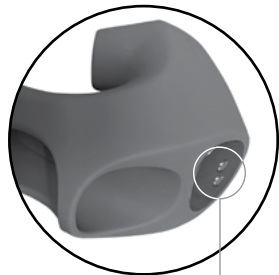

Air touch

PRODUCT MANUAL

2 powerful motors

10 air pulse modes

10 massage modes

Waterproof

**Made from silicone
and ABS plastic**

Charging

- For maximum pleasure charge before every use.
- Connect the included USB cable and insert the USB end into the wall adaptor or computer USB port (Computer must be turned on).
- The intermittent glow indicates charging in progress.
- A full charge takes up to 85 minutes for 70 minutes of play.
- Do not use the device while charging.

Magnetic USB
charging port

How To Use

Without remote control

- Hold the **⏻** button to turn the massage mode on/off.
- Press it quickly to cycle through 10 massage modes.
- Hold the **🍷** button to turn the air pulse mode on/off.
- Press it quickly to cycle through 10 air pulse modes.