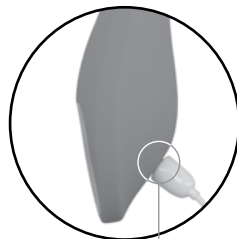

Aoya

7 vibration modes

Turbo mode

Flexible shaft

Waterproof

Made from silicone

Charging

- For maximum pleasure charge before every use.
- Connect the included USB cable and insert the USB end into the wall adaptor or computer USB port (Computer must be turned on).
- The slow intermittent glow indicates charging in progress.
- A full charge takes up to 2 hours for 1.5 hours of play.
- Do not use the device while charging.

Magnetic
charging port

How To Use

- Hold the  button to turn on/off.
- Press the  button quickly to cycle through 7 vibration modes.
- Press the  button for an intensity burst (fades after 20 secs).

Cleaning and Care