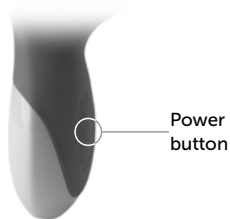

How To Use

- Hold the button to turn on/off.
- Press the or button to cycle through 7 vibration modes.
- Hold the and buttons together to turn warming mode on/off.

Cleaning and Care

- Use a toy cleaner/mild soap with water to clean the product before and after each use.
- Pat with a towel and allow it to air-dry completely.
- Use with the water-based lube only, no silicone lubricants.
- The item can be sterilized with a 5% bleach solution or alcohol.

Warning

- Do not use on inflamed and injured areas.
- Discontinue use if feeling pain or discomfort.
- Adult novelty only. Use for medical purposes or for a use that has an adverse effect on any function of the body is prohibited.

edenfantasy
THE NEW INTIMACY

www.edenfantasy.com

Customer Service 24/7
Phone: +1 (770) 604 - 1352