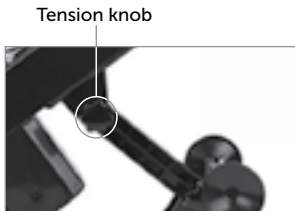

- Sex machine, realistic dildo attachment, the power control with electric cord and adapter (works on 100-240V).
- Additional attachments sold separately.

Power

- The sex machine is powered by an electric cord.
- Connect the included cable with power control unit to the sex machine. Insert the plug into the socket to activate the toy.
- The slow intermittent glow indicates that the sex machine is active.
- Keep the toy plugged in to enjoy the play.

How To Use

- Gently insert the attachment into the slot on the rod.

- Lower the 4 suction cups and attach to a smooth horizontal surface.

Suction cup

- Adjust for a comfortable angle and height via tension knobs.

How To Use

- Connect the included cable with power control unit to the sex machine. Insert the plug into the socket to activate the toy
- Rotate the power control to turn on/off.
- The slow intermittent glow indicates that the sex machine is active.
- Adjust the power control to increase/reduce thrusting intensity.