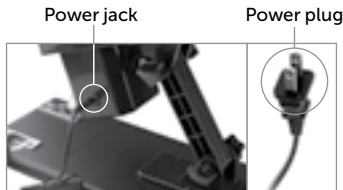

**0 to 450 thrusts per
minute**

Hands-free construction

Realistic design

Adjustable angle

**Made from PVC and ABS
plastic**

Auto fuk

PRODUCT MANUAL

Set includes

- Sex machine, realistic dildo attachment, the power control with electric cord and adapter (works on 100-240V).
- Additional attachments sold separately.

Power

- The sex machine is powered by an electric cord.
- Connect the included cable with power control unit to the sex machine. Insert the plug into the socket to activate the toy.
- The slow intermittent glow indicates that the sex machine is active.
- Keep the toy plugged in to enjoy the play.

How To Use

- Gently insert the attachment into the slot on the rod.

- Lower the 4 suction cups and attach to a smooth horizontal surface.

Suction cup

- Adjust for a comfortable angle and height via tension knobs.

How To Use

- Connect the included cable with power control unit to the sex machine. Insert the plug into the socket to activate the toy
- Rotate the power control to turn on/off.
- The slow intermittent glow indicates that the sex machine is active.
- Adjust the power control to increase/reduce thrusting intensity.