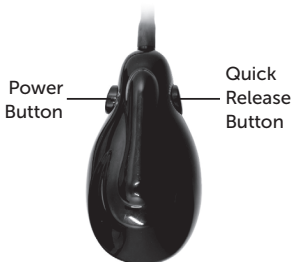

Automatic inflatable dildo and harness

PRODUCT MANUAL

Inflatable

Automatic pump

Adjustable strap

O-ring compatible

Made from
rubber material and
ABS plastic

Power

- Insert 3 AA batteries to power the control pack.
- Open the lid to insert the batteries.
- Follow the polarity instructions inside the battery case.

3 AA batteries

How To Use

- Slide your legs into the straps and adjust to fit your curves.
- Apply water-based lubricant on your partner and the toy before insertion.
- Insert the toy and begin pumping slowly - your partner should feel a gentle stretching sensation.
- Press the button to turn inflation on/off.
- Press Quick Release Button before removing the toy.