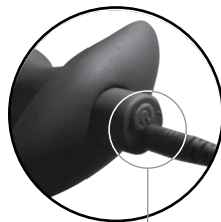

**Backend
delight**

PRODUCT MANUAL

10 vibration modes

Made from silicone

Waterproof

Charging

- For maximum pleasure charge before every use.
- Connect the included USB cable and insert the USB end into the wall adaptor or computer USB port (Computer must be turned on).
- The slow intermittent glow indicates charging in progress.
- A full charge takes up to 2 hours for 1 hour of play.

USB
charging port

How To Use

- Press the button to turn on/off.
- Press it quickly to cycle through 10 vibration modes

Power
Button

Cleaning and Care

- Use a toy cleaner/mild soap with water to clean the product.
- Pat with a towel and allow it to air-dry completely.
- Use with the water-based lube only, no silicone lubricants.
- The item can be sterilized with a 5% bleach solution or alcohol.