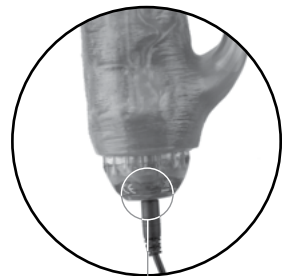

Big banger

PRODUCT MANUAL

100 massage modes

2 powerful motors

Memory function

Realistic design

Bunny clit attachment

**Made from
phthalate-free PVC**

Charging

- For maximum pleasure charge before every use.
- Connect the included USB cable and insert the USB end into the wall adaptor or computer USB port (Computer must be turned on).
- The slow intermittent glow indicates charging in progress.
- A full charge takes up to 3 hours for 1 hour of play.
- Do not use the device while charging.