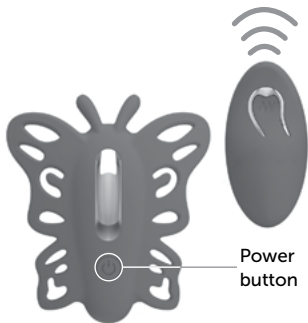

Big O flight

PRODUCT MANUAL

12 vibration modes

4 pulse wave modes

2 powerful motors

Wearable design

Memory function

**Made from silicone
and ABS plastic**

Charging

- For maximum pleasure, charge before every use.
- Connect the included USB cable and insert the USB end into the wall adaptor or computer USB port (Computer must be turned on).
- The slow intermittent glow indicates charging in progress.
- A full charge takes up to 3 hours for 1 hour of play.
- Do not use the device while charging.

USB
charging port

How To Use

Without the remote control

- Hold the  button to turn on/off.
- Press it quickly to cycle through 12 vibration modes.

With the remote control

- Insert 1 AAA battery to power the remote.
- Press the  button to cycle through 12 powerful modes.