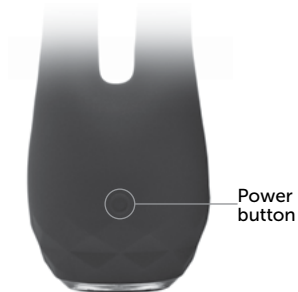

Bis!

PRODUCT MANUAL

7 vibration patterns

2 powerful motors

Waterproof

**Made from silicone
and ABS plastic**

Charging

- For maximum pleasure, charge before every use.
- Connect the included USB cable and insert the USB end into the wall adaptor or computer USB port (Computer must be turned on).
- The slow, intermittent glow indicates charging in progress.
- A full charge takes up to 3 hours for 1 hour of play.

USB
charging port

How To Use

- Hold the button to turn on/off.
- Press it quickly to cycle through 7 vibration modes.

Cleaning and Care

- Use a toy cleaner/mild soap with water to clean the product before and after each use.
- Pat with a towel and allow it to air-dry completely.
- Use with the water-based lube only, no silicone lubricants.