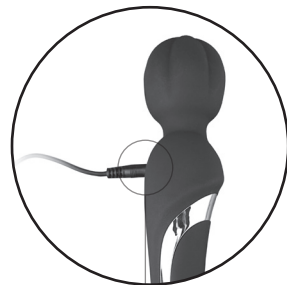

edénfantasys
THE NEW INTIMACY

Bodywork

PRODUCT MANUAL

7 vibration modes

5 vibration intensities

Soft and plushy head

**Made from silicone
and ABS plastic**

Charging

- For maximum pleasure charge before every use.
- Connect the included USB cable and insert the USB end into the wall adaptor or computer USB port (Computer must be turned on).
- The slow intermittent glow indicates charging in progress.
- A full charge takes up to 3 hours for 1 hour of play.

USB
charging port

How To Use

- Hold the **N** button to turn on/off.
- Press it quickly to cycle through 10 vibration modes.
- Press the **+** button to increase vibration intensity.
- Press the **-** button to reduce vibration intensity.