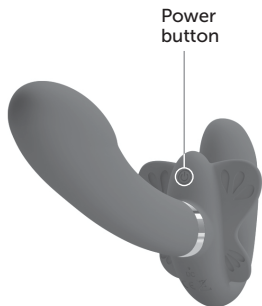

Butterfly Share

PRODUCT MANUAL

Triple stimulation

Two motors

Wearable design

12 massage modes

Made from silicone

Waterproof

Charging

- For maximum pleasure charge before every use.
- Connect the included USB cable and insert the USB end into the wall adaptor or computer USB port (Computer must be turned on).
- The slow intermittent glow indicates charging in progress.
- A full charge takes up to 3 hours for 1 hour of play.
- Do not use the device while charging.

USB charging port

How To Use

- Hold the button to turn on/off.
- Press it quickly to cycle through 12 vibration modes.
- Insert the shorter shaft vaginally to aim and thrust the longer shaft.

Cleaning and Care