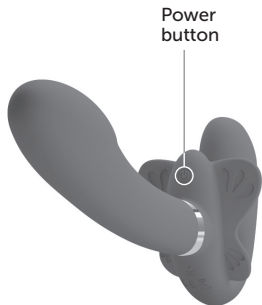

Butterfly Share

PRODUCT MANUAL

Triple stimulation

Two motors

Wearable design

12 vibration modes

Made from silicone

Waterproof

Charging

- For maximum pleasure charge before every use.
- Unscrew the base and insert the USB end into the wall adaptor or computer USB port (Computer must be turned on).
- The slow intermittent glow indicates charging in progress.
- A full charge takes up to 3 hours for 1 hour of play.

USB
charging port

How To Use

- Hold the button to turn on/off.
- Press it quickly to cycle through 12 vibration modes.
- Insert the shorter shaft vaginally to aim and thrust the longer shaft.

Cleaning and Care