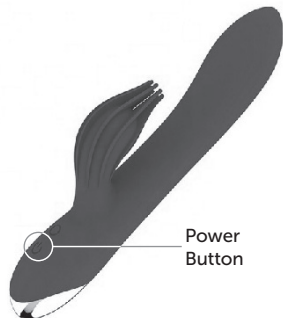

How To Use

- Hold the button to turn on/off.
- Press the button to cycle through 10 vibration modes.

Cleaning and Care

- Use a toy cleaner/mild soap with water to clean the product before and after each use.
- Pat with a towel and allow it to air-dry completely.
- Use with the water-based lube only, no silicone lubricants.
- The item can be sterilized with a 5% bleach solution or alcohol.

Warning

- Do not use on inflamed and injured areas.
- Discontinue use if feeling pain or discomfort.
- Adult novelty only. Use for medical purposes or for a use that has an adverse effect on any function of the body is prohibited.

edenfantasys
THE NEW INTIMACY

www.edenfantasys.com

Customer Service 24/7
Phone: + 1 (770) 604 - 1352