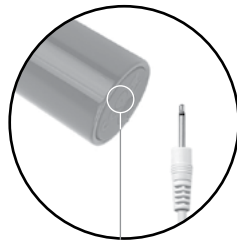

Clit lover

PRODUCT MANUAL

10 vibration modes

2 interchangeable heads

Waterproof

Made from silicone and ABS Plastic

Charging

- For maximum pleasure, charge before every use.
- Connect the included USB cable and insert the USB end into the wall adaptor or computer USB port (Computer must be turned on).
- The slow intermittent glow indicates charging in progress.
- A full charge takes up to 1 hour for 1 hour of play.
- Do not use the device while charging.

USB
charging port

How To Use

- Hold the  button to turn on/off.
- Press it quickly to cycle through 10 vibration modes.

Cleaning and Care

- Use a toy cleaner/mild soap with water to clean the product before and after each use.
- Pat with a towel and allow it to air-dry completely.
- Use with the water-based lube only, no silicone lubricants.