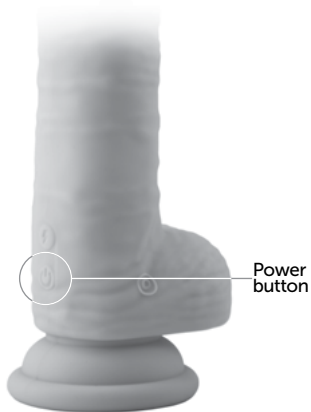

Commando

PRODUCT MANUAL

10 massage modes

Realistic design

Strong suction cup

Waterproof

Made from silicone

Charging

- For maximum pleasure, charge before every use.
- Connect the included USB charging cable and insert the USB end into the wall adaptor or computer USB port (Computer must be turned on) or power bank.
- The slow, intermittent glow indicates charging in progress.
- A full charge takes up to 90 minutes for 100 minutes of play.
- Do not use the device while charging.

USB
charging port

How To Use

- Hold the  button to turn the toy on/off. The LED light will light up.
- Press the  button to cycle through 10 massage modes.

Cleaning and Care

- Use a toy cleaner/mild soap with water to clean the product before and after each use.
- Pat with a towel and allow it to air-dry completely.
- Use with the water-based lube only, no silicone lubricants.