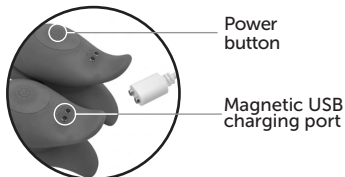

## Charging

- For maximum pleasure charge before every use.
- Connect to the included USB cable and insert the USB end into the wall adaptor or computer USB port (Computer must be turned on).
- The glow indicates charging in progress. A full charge takes up to 3 hours for 1 hour of play.
- Do not use the device while charging.