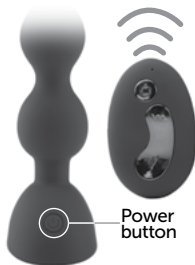

**Double
explosion**

PRODUCT MANUAL

10 massage modes

2 powerful motors

Waterproof

**Made from silicone
and ABS plastic**

Charging

- For maximum pleasure charge before every use.
- Connect to the included USB cable and insert the USB end into the wall adaptor or computer USB port (Computer must be turned on).
- The glow indicates charging in progress.
- A full charge takes up to 3 hours for 1 hour of play.
- Do not use the device while charging.

USB
charging port

How To Use

Without remote control

- Hold the  button to turn the item on/off.
- Press it quickly to cycle through 10 massage modes.

With the remote control

- Insert 1 CR2032 battery to power the remote.
- Hold the  button on the toy to enter the standby mode.
- Hold the  button on the remote control to turn it on/off.
- Press the  button quickly to cycle through 10 massage modes.
- Press the  button to increase/reduce the intensity.