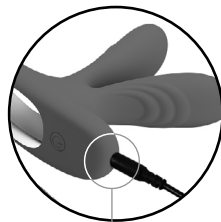

Double Jeu

PRODUCT MANUAL

Triple stimulation

2 motors

12 vibration modes

Flexible design

**Made from silicone
and ABS plastic**

Charging

- For maximum pleasure charge before every use.
- Connect to the included USB cable and insert the USB end into the wall adaptor or computer USB port (Computer must be turned on).
- The slow intermittent glow indicates charging in progress.
- A full charge takes up to 3 hours for 1 hour of play.

USB
charging port

How To Use

Without remote control

- Hold the  button to turn on/off.
- Press it quickly to cycle through 12 vibration modes.

With the remote control

- Insert 1 AAA battery to power the remote.
- Use the  button to cycle through 12 powerful modes.