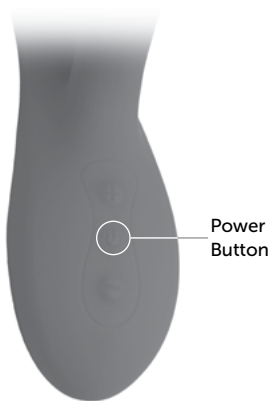

Double lust

PRODUCT MANUAL

2 powerful motors

10 massage modes

Splashproof

**Made from silicone
and ABS plastic**

Charging

- For maximum pleasure charge before every use.
- Connect the included USB cable and insert the USB end into the wall adaptor or computer USB port (Computer must be turned on).
- The intermittent glow indicates charging in progress.
- A full charge takes up to 1 hour for 1 hour of play.
- Do not use the device while charging.

USB
charging port

How To Use

- Hold the  button to turn the toy on/off.
- Press the **+/-** buttons to cycle through 10 massage modes.

Cleaning and Care

- Use a toy cleaner/mild soap with water to clean the product before and after each use.
- Pat with a towel and allow it to air-dry completely.
- Use with water-based lube only, no silicone lubricants.