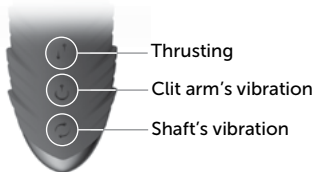

How To Use

- Hold the button to turn the vibration of the shaft on/off.
- Press it quickly to cycle through 8 vibration modes.
- Hold the button to turn the vibrating clit attachment on/off.
- Press it quickly to cycle through 8 vibration modes.

Heating

- The heating mode activates after the vibrating clit attachment is turned on.
- Allow up to 5 mins for the toy to warm up.

Thrusting

- Hold the button to turn the thrusting motion on/off.
- Press it quickly to cycle through 8 thrusting modes.

Cleaning and Care

- Use a toy cleaner/mild soap with water to clean the product before and after each use.
- Pat with a towel and allow it to air-dry completely.
- Use with the water-based lube only, no silicone lubricants.

Warning

- Do not use on inflamed and/or injured areas.
- Discontinue use if feeling pain or discomfort.
- Adult novelty only. Use for medical purposes and/or use that has an adverse effect on any function of the body is prohibited.

edenfantasy
THE NEW INTIMACY

www.edenfantasy.com

Customer Service 24/7
Phone: +1 (770) 604 - 1352