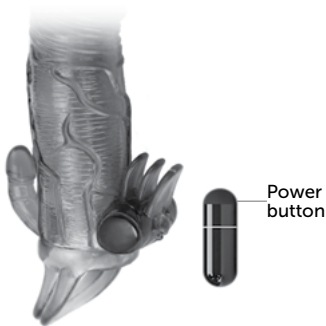

Dual vibro penis extender

PRODUCT MANUAL

1 3/4" added length

2 powerful motors

**Clit and anal
attachments**

Super stretchy

Realistic veined texture

**Made from soft TPR
material and ABS
plastic**

Power

- The top bullet is powered by 2 LR1130 batteries, and clit attachment's bullet is powered by 3 LR41 batteries.
- Remove the protective film from the battery compartment before use.
- When storing for an extended period, please remove batteries from the toy.

2 LR1130
batteries

3 LR41
batteries

How To Use

- Apply lubricant on yourself and inside the toy before use.
- Wear the ring over the testicles, with the clit attachment facing upwards.
- Hold the button to turn clit attachment's bullet on/off.
- The top bullet is activated with every trust.