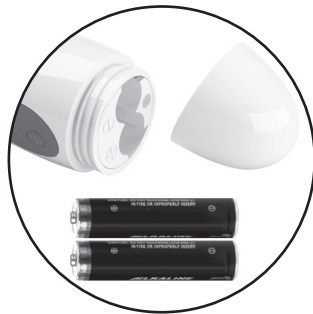

Dual Pleaser

PRODUCT MANUAL

30 massage modes

**Tongue licking
clit attachment**

Splashproof

**Made from silicone
and ABS plastic**

Power

- The item is powered by 2 x AAA batteries (not included).
- Unscrew the base of the item to insert the batteries.
- Follow the polarity instructions inside the battery case.

2 x AAA
batteries

How To Use

- Hold the  button to turn the toy on/off.
- Press the  button to cycle through 30 massage modes.

Cleaning and Care

- Use a toy cleaner/mild soap with water to clean the product before and after each use.
- Pat with a towel and allow it to air-dry completely.
- Use with the water-based lube only, no silicone lubricants.