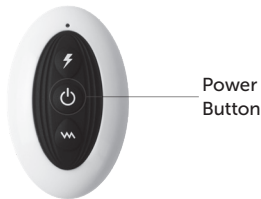

Splashproof

Charging

- For maximum pleasure charge before every use.
- Connect the included USB cable and insert the USB end into the wall adaptor, power bank or computer USB port (Computer must be turned on).
- The slow intermittent glow indicates charging in progress.
- A full charge takes up to 2.5 hours for 1 hour of play.
- Do not use the device while charging.

USB charging port

How To Use

Without remote control

- Hold the  button on the base of the toy to turn on/off.
- Press it quickly to cycle through 10 massage and pulsation modes.
- Press the  button quickly to cycle through 3 thrusting speeds.
- Hold the  button to turn thrusting off.

With remote control

- Hold the  button on the base of the toy for standby mode.
- Press the  button on the remote to turn the toy on/off.
- Press the  button quickly to cycle through 3 thrusting speeds.
- Press the  button quickly to cycle through 10 massage and pulsation modes.