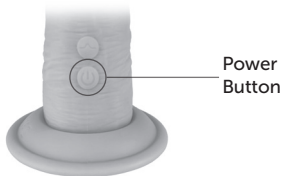

Splashproof

Charging

- For maximum pleasure charge before every use.
- Connect the included USB cable and insert the USB end into the wall adaptor, power bank or computer USB port (Computer must be turned on).
- The slow intermittent glow indicates charging in progress.
- A full charge takes up to 2.5 hours for 1 hour of play.
- Do not use the device while charging.

USB charging port

How To Use

Without remote control

- Hold the  button on the base of the toy to turn on/off.
- Press it quickly to cycle through 10 massage and pulsation modes.
- Press the  button quickly to cycle through 3 thrusting speeds.
- Hold the  button to turn thrusting off.

With remote control

- Hold the  button on the base of the toy for standby mode.
- Press the  button on the remote to turn the toy on/off.
- Press the  button quickly to cycle through 3 thrusting speeds.
- Press the  button quickly to cycle through 10 massage and pulsation modes.