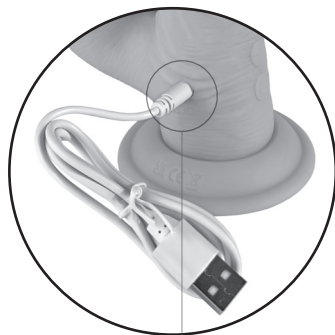

edenfantasys
THE NEW INTIMACY

Dual Riding Pulsator

PRODUCT MANUAL

3 thrusting speeds

10 pulsation modes

10 massage modes

Heats up to 113° F

Remote control

Splashproof

Charging

- For maximum pleasure charge before every use.
- Connect the included USB cable and insert the USB end into the wall adaptor, power bank or computer USB port (Computer must be turned on).
- The slow intermittent glow indicates charging in progress.
- A full charge takes up to 2.5 hours for 1 hour of play.
- Do not use the device while charging.

USB charging port

How To Use

Without remote control

- Hold the  button on the base of the toy to turn on/off.
- Press it quickly to cycle through 10 massage and pulsation modes.
- Press the  button quickly to cycle through 3 thrusting speeds.
- Hold the  button to turn thrusting off.

With remote control

- Hold the  button on the base of the toy for standby mode.
- Press the  button on the remote to turn the toy on/off.
- Press the  button quickly to cycle through 3 thrusting speeds.
- Press the  button quickly to cycle through 10 massage and pulsation modes.