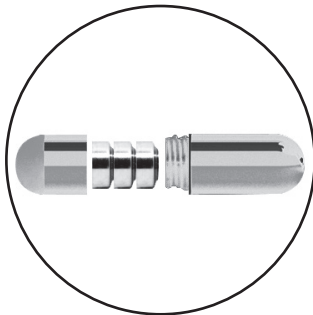

# Duo

**Two shafts**

**Wearable design**

**Multi-speed**

**Removable bullet**

**Made from silicone**

**Waterproof**

## Power

- The item is powered by 3 LR44 batteries (included).
- Remove the protective film from the battery compartment before use.

3 LR44  
batteries

## How To Use

---

- Hold the button to turn on/off.
- Press it quickly to cycle through vibration intensities.
- Insert the shorter shaft vaginally to aim and thrust the longer shaft.