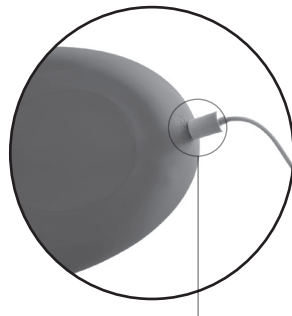

---

**Waterproof**

---

**Made from silicone**

## Charging

---

- For maximum pleasure charge before every use.
- Connect the included USB cable and insert the USB end into the wall adaptor or computer USB port (Computer must be turned on).
- The glow indicates charging in progress.
- A full charge takes up to 3 hours for 1 hour of play.
- Do not use the device while charging.

Magnetic USB  
charging port