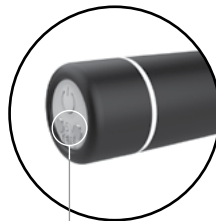

Eden Play

PRODUCT MANUAL

9 vibration modes

Remote-controlled

Waterproof

**Made from silicone
and ABS plastic**

Charging

- For maximum pleasure, charge before every use.
- Connect the included USB cable and insert the USB end into the wall adaptor or computer USB port (Computer must be turned on).
- The slow, intermittent glow indicates charging in progress.
- A full charge takes up to 2 hours for 2 hours of play.
- Do not use the device while charging.
- The remote is powered by CR2032 battery (included).

Magnetic
charging port

How To Use

- Hold the  button to turn on/off.
- Press it quickly to cycle through 9 vibration modes.

Without remote control

- Hold the  button on the toy for standby mode.
- Hold the  button on the remote to turn the toy on.
- Press the  button quickly to cycle through 9 vibration modes.
- Hold the  button to pause the vibration.
- You can unpause the toy with the remote control within 20 minutes, otherwise, it will turn off.