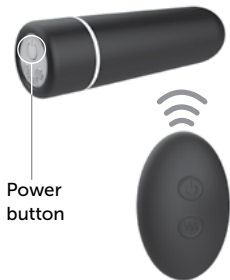

Eden Play

PRODUCT MANUAL

9 vibration modes

Remote-controlled

Waterproof

**Made from silicone
and ABS plastic**

Charging

- For maximum pleasure, charge before every use.
- Connect the included USB cable and insert the USB end into the wall adaptor or computer USB port (Computer must be turned on).
- The slow, intermittent glow indicates charging in progress.
- A full charge takes up to 2 hours for 2 hours of play.
- Do not use the device while charging.
- The remote is powered by CR2032 battery (included).

Magnetic
charging port

How To Use

- Hold the  button to turn on/off.
- Press it quickly to cycle through 9 vibration modes.

Without remote control

- Hold the  button on the toy for standby mode.
- Hold the  button on the remote to turn the toy on.
- Press the  button quickly to cycle through 9 vibration modes.
- Hold the  button to pause the vibration.
- You can unpause the toy with the remote control within 20 minutes, otherwise, it will turn off.