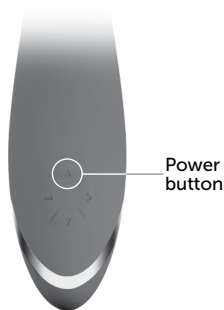

Eden rechargeable C bunny

PRODUCT MANUAL

12 vibration modes

Discreet design

**Made from silicone
and ABS plastic**

Waterproof

Charging

- For maximum pleasure charge before every use.
- Connect the included USB cable and insert the USB end into the wall adaptor or computer USB port (Computer must be turned on).
- The slow intermittent glow indicates charging in progress.
- A full charge takes up to 3 hours for 1 hour of play.

USB
charging port

How To Use

- Hold the **▲** button to turn on/off.
- Press the **▲** or **▼** button to cycle through 12 vibration modes.
- Press the **+** button to increase vibration intensity.
- Press the **-** button to reduce vibration intensity.