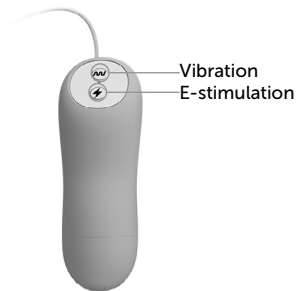

# Elektra plus nipple clamps

PRODUCT MANUAL

**7 vibration modes**

**3 electro-stim impulse  
modes**

**Made from ABS plastic  
and metal**

## **Power**

---

- Insert 2 AAA batteries to power the control pack.
- Unscrew the base of the control pack to insert the batteries.
- Follow the polarity instructions inside the battery case.

2 AAA  
batteries

## How To Use

---

TO ENSURE CONNECTIVITY, PLEASE APPLY WATER-BASED LUBE TO THE AREA OF STIMULATION. IF THE SKIN IS TOO DRY, THE IMPULSE MIGHT NOT PASS

- Hold the **M** button to activate the vibration.
- Press it quickly to cycle through 7 vibration modes.
- Hold the **⚡** button to activate the electro-stimulation.
- Press it quickly to cycle through 3 e-stim modes.