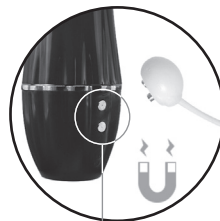

Enigma

8 vibration modes

Discreet design

**Made from silicone
and ABS plastic**

Waterproof

Charging

- For maximum pleasure charge before every use.
- Connect the included USB cable and insert the USB end into the wall adaptor or computer USB port (Computer must be turned on).
- The slow intermittent glow indicates charging in progress.
- A full charge takes up to 3 hours for 1 hour of play.

Magnetic
charging port

How To Use

- Take the cap off.
- Hold the  button to turn on/off.
- Press the  button quickly to cycle through 8 powerful modes.

Power
Button

Cleaning and Care

- Use mild soap and water to clean the product.
- Pat with a towel and allow it to air dry completely.
- Use with the water-based lube only, no silicone lubricants.
- The item can be sterilized with a 5% bleach solution or alcohol.