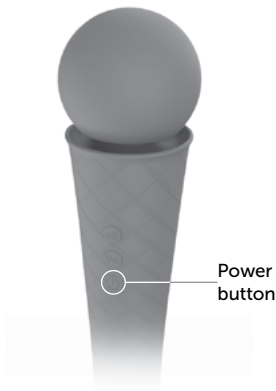

Ergo

7 vibration modes

4 vibration intensities

Removable sleeve

Waterproof

**Made from silicone
and ABS plastic**

Charging

- For maximum pleasure charge before every use.
- Connect the included USB cable and insert the USB end into the wall adaptor or computer USB port (Computer must be turned on).
- The slow intermittent glow indicates charging in progress.
- A full charge takes up to 2 hours for 40 minutes of play.
- Do not use the device while charging.

Magnetic
charging port

How To Use

- Hold the  button to turn on/off.
- Press the  button to cycle through 7 vibration modes.
- Press the  button to cycle through 4 vibration intensities.

Cleaning and Care