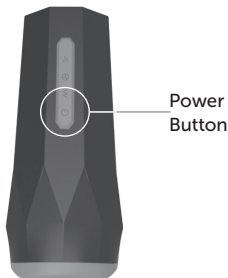

How To Use

- Hold the button to turn on/off.
- Press the button quickly to cycle through 7 vibration modes.
- Press the button quickly to choose from 3 vibration speeds.
- Press the button quickly to cycle through 7 rotation modes.

Heating

- Hold the button to turn the heating on/off.
- Allow up to 5 mins for the inner tunnel to warm up.
- After 10 mins, the heating will turn off automatically.

Cleaning and Care

- Use a toy cleaner/mild soap with water to clean the product.
- Pat with a towel and allow it to air dry completely.
- Use with the water-based lube only, no silicone lubricants.
- The item can be sterilized with a 5% bleach solution or alcohol.

Warning

- Do not use on inflamed and injured areas.
- Discontinue use if feeling pain or discomfort.
- Adult novelty only. Use for medical purposes or for a use that has an adverse effect on any function of the body is prohibited.

edenfantasy
THE NEW INTIMACY

www.edenfantasy.com

Customer Service 24/7
Phone: +1 (770) 604 - 1352