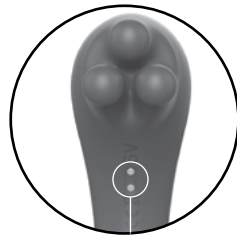

Exalter

PRODUCT MANUAL

3 powerful motors

9 rotation modes

9 massage modes

Ergonomic design

Waterproof

**Made from silicone
and ABS plastic**

Charging

- For maximum pleasure charge before every use.
- Connect the included USB cable and insert the USB end into the wall adaptor or computer USB port (Computer must be turned on).
- The glow indicates charging in progress.
- A full charge takes up to 3 hours for 50 minutes of play.
- Do not use the device while charging.

Magnetic USB
charging port

How To Use

- Hold the top  button to turn the clitoral end on/off.
- Press it quickly to cycle through 9 massage modes for the upper nub and 9 rotation modes for two bottom nubs.
- Hold the bottom  button to turn the G-spot end on/off.
- Press it quickly to cycle through 9 massage modes.