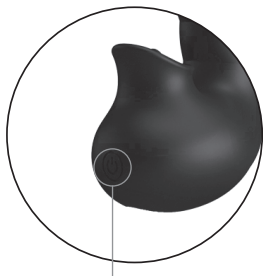

Flickering finger

PRODUCT MANUAL

12 vibration modes

**Soft tongue
for clit stimulation**

Waterproof

**Made from silicone
and ABS plastic**

Charging

- For maximum pleasure charge before every use.
- Connect the included USB cable and insert the USB end into the wall adaptor or computer USB port (Computer must be turned on).
- The slow intermittent glow indicates charging in progress.
- A full charge takes up to 3 hours for 1 hour of play.

USB charging port

How To Use

- Hold the  button to turn on/off.
- Press it quickly to cycle through 12 powerful modes.
- Wear on any finger to press wherever you like.

Power button

Cleaning and Care

- Use a toy cleaner/mild soap with water to clean the product before and after each use.
- Pat with a towel and allow it to air-dry completely.
- Use with the water-based lube only, no silicone lubricants.
- The item can be sterilized with a 5% bleach solution or alcohol.