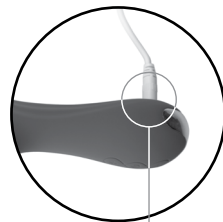

# Flower of love

PRODUCT MANUAL

---

**10 vibration modes**

---

**Made from silicone**

---

**Waterproof**

## Charging

---

- For maximum pleasure charge before every use.
- Connect the included USB cable and insert the USB end into the wall adaptor or computer USB port (Computer must be turned on).
- The slow intermittent glow indicates charging in progress.
- A full charge takes up to 2 hours for 1 hour of play.