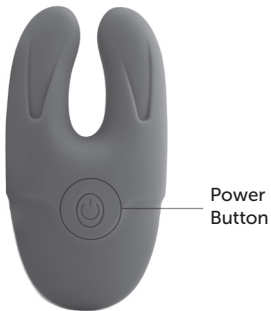

Fondler

PRODUCT MANUAL

2 motors

7 vibration modes

Made from silicone

Waterproof

Charging

- For maximum pleasure charge before every use.
- Connect the included USB cable and insert the USB end into the wall adaptor or computer USB port (Computer must be turned on).
- The slow intermittent glow indicates charging in progress.
- A full charge takes up to 4 hours for 1 hour of play.

Magnet USB

How To Use

- Hold the  button to turn on/off.
- Press it quickly to cycle through 7 powerful modes.

Cleaning and Care

- Use a toy cleaner/mild soap with water to clean the product before and after each use.
- Pat with a towel and allow it to air-dry completely.
- Use with the water-based lube only, no silicone lubricants.
- The item can be sterilized with a 5% bleach solution or alcohol.