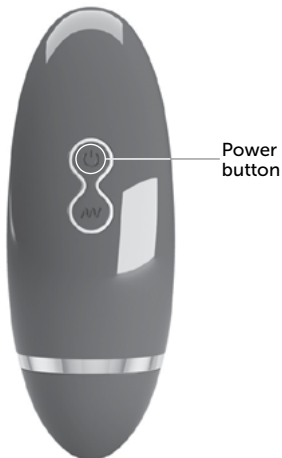

Foreplay kisser

PRODUCT MANUAL

Oral caress imitation

4 air pulse modes

Waterproof

**Made from silicone
and ABS plastic**

Power

- The item is powered by 2 AAA batteries.
- Unscrew the base of the item to insert the batteries.
- Follow the polarity instructions inside the battery case.

2 AAA
batteries

How To Use

- Hold the  button to turn on/off.
- Press the  button quickly to cycle through 4 air pulse modes.

Cleaning and Care

- Do not press the air pulse button when you clean the toy.
- Do not submerge the toy in the water.
- Use a toy cleaner/mild soap with water to clean the product before and after each use.
- Pat with a towel and allow it to air-dry completely.
- Use with the water-based lube only, no silicone lubricants.