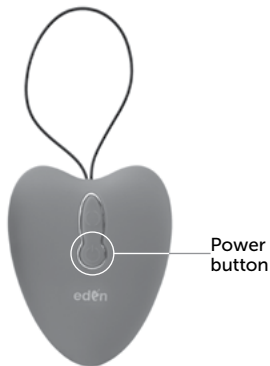

edenfantasys
THE NEW INTIMACY

Foreplay remote control egg

PRODUCT MANUAL

10 vibration patterns

Travel-friendly

Remote-controlled

**Made from silicone
and ABS plastic**

Power

- The item is powered by 2 AAA batteries.
- Unscrew the base of the item to insert the batteries.
- The remote control is powered by 2 AAA batteries.
- Open the lid to insert the batteries.
- Follow the polarity instructions inside the battery case.

2 AAA
batteries

How To Use

- Press the  button on the remote control to turn on/off.
- Press the  button to cycle through 10 vibration modes.

Cleaning and Care

- Use a toy cleaner/mild soap with water to clean the product before and after each use.
- Pat with a towel and allow it to air-dry completely.
- Use with the water-based lube only, no silicone lubricants.