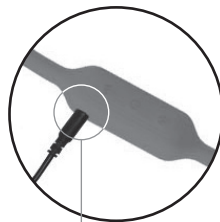

French connection

PRODUCT MANUAL

12 vibration modes

2 independent motors

Bendable design

Made from silicone

Charging

- For maximum pleasure charge before every use.
- Connect to the included USB cable and insert the USB end into the wall adaptor or computer USB port (Computer must be turned on).
- The slow intermittent glow indicates charging in progress.
- A full charge takes up to 3 hours for 1 hour of play.

USB
charging port

How To Use

- Hold the  button to turn on/off.
- Press the  button quickly to cycle through 12 vibration modes for the first egg.
- Press the  button quickly to cycle through 12 vibration modes for the second egg.