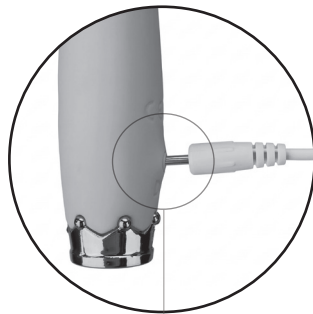

edénfantasys
THE NEW INTIMACY

Gentle G

PRODUCT MANUAL

10 vibration modes

Made from silicone

Charging

- For maximum pleasure charge before every use.
- Connect the included USB cable and insert the USB end into the wall adaptor or computer USB port (Computer must be turned on).
- The slow intermittent glow indicates charging in progress.
- A full charge takes up to 1 hour for 90 minutes of play.

USB charging port

How To Use

- Hold the **M** button to turn on/off.
- Press it quickly to cycle through 10 vibration modes.

Power
Button

Cleaning and Care

- Use a toy cleaner/mild soap with water to clean the product before and after each use.
- Pat with a towel and allow it to air-dry completely.
- Use with the water-based lube only, no silicone lubricants.
- Please avoid contact with silicone or silicone-containing materials as it may damage the product.