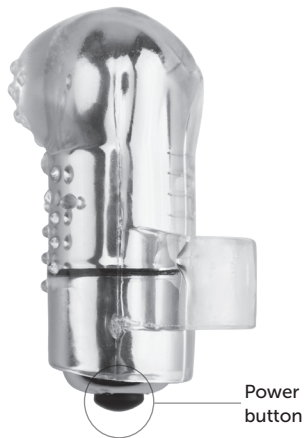

Gold Finger

PRODUCT MANUAL

Soft pleasure nubs

Removable bullet

Made from silicone
and ABS plastic

Power

- The item is powered by 3 LR44 batteries (included).
- Unscrew the base of the bullet to replace batteries.
- Remove the protective film from the battery compartment before use.

3 LR44
batteries

How To Use

- Press the button to turn the massage on/off.
- Wear on any finger to power up your touch.

Cleaning and Care

- Use a toy cleaner/mild soap with water to clean the product before and after each use.
- Pat with a towel and allow it to air-dry completely.
- Dust the sleeve lightly with talc or cornstarch for better use.
- Store the sleeve away from heat and sunlight.
- Use with the water-based lube only, no silicone lubricants.