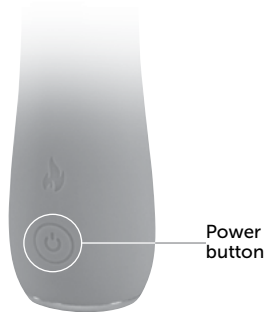

Heartthrob

PRODUCT MANUAL

Thrusting head

4 thrusting modes

Heats up to 131° F

Travel lock

Waterproof

**Made from silicone
and ABS plastic**

Charging

- For maximum pleasure, charge before every use.
- Connect the included USB cable and insert the USB end into the wall adaptor or computer USB port (Computer must be turned on).
- The slow, intermittent glow indicates charging in progress.
- A full charge takes up to 2 hours for 50 min of play.

Magnetic
charging port

How To Use

- Press the  button to turn on.
- Press it quickly to cycle through 4 thrusting modes.
- Hold the  button to turn off.

Heating

- Press the  button to turn the heating on/off.
- Allow up to 5 mins for the toy to warm up.

Travel Lock

- When the toy is turned off, please hold the  button to turn Travel lock on/off. LED light flashes twice quickly.

Cleaning and Care

- Use a toy cleaner/mild soap with water to clean the product before and after each use.
- Pat with a towel and allow it to air-dry completely.
- Use with the water-based lube only, no silicone lubricants.