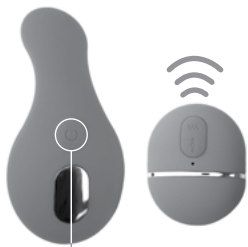

- For maximum pleasure charge before every use.
- Connect the included USB cable and insert the USB end into the wall adaptor or computer USB port (Computer must be turned on).
- The slow intermittent glow indicates charging in progress.
- A full charge takes up to 2 hours for 1.5 hours of play.
- Do not use the device while charging.
- The remote control is powered by 1 CR2032 battery (included).

USB
charging port

How To Use

Without remote control

- Hold the  button to turn on/off.
- Press it quickly to cycle through 10 massage modes.

With the remote control

- Hold the  button on the toy to enter the standby mode. The LED light will flash.
- Press the  button on the remote to cycle through 10 massage modes for the upper motor.
- Hold it to turn the motor off.
- Press the  button on the remote to cycle through 10 massage modes for the lower motor.
- Hold it to turn the motor off.