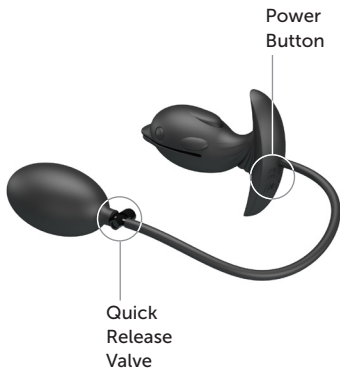

## Charging

---

- For maximum pleasure charge before every use.
- Connect the included USB cable and insert the USB end into the wall adaptor or computer USB port (Computer must be turned on).
- The slow intermittent glow indicates charging in progress.
- A full charge takes up to 90 minutes for 1 hour of play.
- Do not use the device while charging.

USB  
charging  
port

## How To Use

---

- Apply water-based lubricant on yourself and the toy before starting the play.
- Hold the  button to turn on/off.
- Press it quickly to cycle through 10 massage modes.
- To inflate the butt plug, begin pumping slowly - you should feel a gentle stretching sensation.
- Press **Quick Release Valve** before removing the toy.