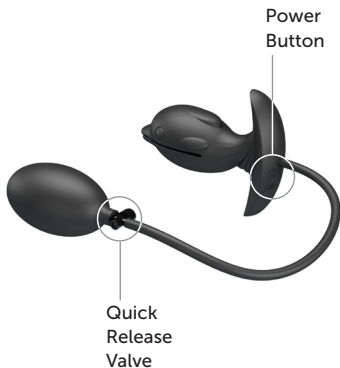

Inflatable cheek spreader

PRODUCT MANUAL

Inflatable

10 massage modes

Waterproof

Made from silicone

Charging

- For maximum pleasure charge before every use.
- Connect the included USB cable and insert the USB end into the wall adaptor or computer USB port (Computer must be turned on).
- The slow intermittent glow indicates charging in progress.
- A full charge takes up to 90 minutes for 1 hour of play.
- Do not use the device while charging.

USB
charging
port

How To Use

- Apply water-based lubricant on yourself and the toy before starting the play.
- Hold the  button to turn on/off.
- Press it quickly to cycle through 10 massage modes.
- To inflate the butt plug, begin pumping slowly - you should feel a gentle stretching sensation.
- Press **Quick Release Valve** before removing the toy.