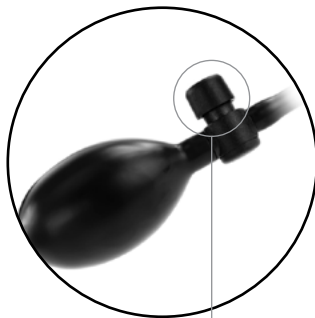

edenfantasys
THE NEW INTIMACY

Inflatable realistic dildo

PRODUCT MANUAL

Inflatable shaft

Waterproof

Realistic design

**Made from rubber and
ABS plastic**

How To Use

- Apply water-based lubricant on yourself and the toy before starting the play.
- Insert the toy and begin pumping slowly - you should feel a gentle stretching sensation.
- Press Quick Release Valve before removing the dildo.