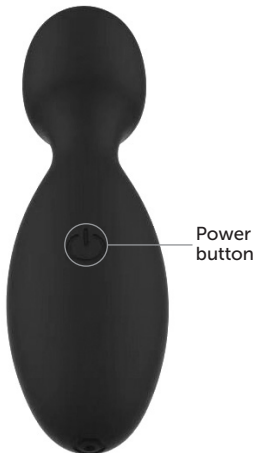

Intim-pal

PRODUCT MANUAL

10 vibration modes

Discreet design

Made from silicone

Charging

- For maximum pleasure charge before every use.
- Connect the included USB cable and insert the USB end into the wall adaptor or computer USB port (Computer must be turned on).
- The slow intermittent glow indicates charging in progress.
- A full charge takes up to 1.5 hours for 50 minutes of play.

USB
charging port

How To Use

- Hold the  button to turn on/off.
- Press it quickly to cycle through 10 vibration modes.

Cleaning and Care

- Use a toy cleaner/mild soap with water to clean the product before and after each use.
- Pat with a towel and allow it to air-dry completely.
- Use with the water-based lube only, no silicone lubricants.
- The item can be sterilized with a 5% bleach solution or alcohol.