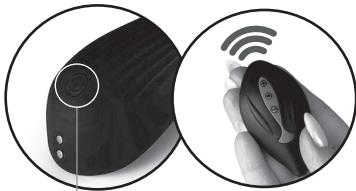

Magnetic USB
charging port

Before using

- Take out the cap from the toy's rear. Insert the tip of the pump into the hole and begin pumping to inflate it. Once the pillow is inflated as hard as desired, take the pump out of the hole. Then immediately press a finger to the hole to prevent the air from flowing out again. Quickly put the plug back into the hole of the pillow to seal it and keep the pressure inside.
- We advise you to blow up the pillow hard so it feels comfortable to sit on it. Alternatively, you can keep the pillow softer so it stays bouncy.
- Place the bottom of the vibrator in the notch of the pillow. Screw the vibrator part into the pillow.
- Screw the vibrator on (clockwise) for one and a half turns or until you feel it is firmly attached to the pillow.

How To Use

Without remote control

- Hold the  button on the bottom of the toy to turn it on/off.
- Press it quickly to cycle through 10 massage modes.

With remote control

- Hold the  button on the bottom of the toy to turn it on/off and put it in standby mode.
- Press the  button on the remote quickly to cycle through 10 massage modes.
- Press the  or  button quickly to cycle through 10 massage intensities.
- Hold it to save your favorite intensity level.
- Hold the  button to pause the toy.
- Press any button to reactivate the toy.