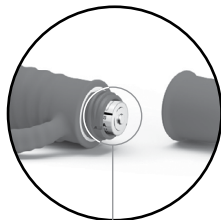

Kiki

10 vibration modes

Pleasure ribs for extra stimulation

Made from silicone

Discreet design

Power

- The item is powered by 1 AAA battery.
- Unscrew the base of the item to insert the battery.
- Follow the polarity instructions inside the battery case.

1 AAA
battery

How To Use

- Hold the vibrator's button to turn on/off.
- Press it quickly to cycle through 10 powerful modes.

Cleaning and Care

- Use a toy cleaner/mild soap with water to clean the product before and after each use.
- Pat with a towel and allow it to air-dry completely.
- Use with the water-based lube only, no silicone lubricants.
- The item can be sterilized with a 5% bleach solution or alcohol.