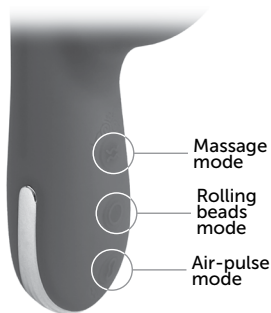

Kiss bliss

PRODUCT MANUAL

3 powerful motors

5 rolling massage beads speeds

3 air-pulse modes

9 massage modes

Waterproof IPX7

Made from silicone and ABS plastic

Charging

- For maximum pleasure charge before every use.
- Connect the included USB cable and insert the USB end into the wall adaptor or computer USB port (Computer must be turned on).
- The intermittent glow indicates charging in progress.
- A full charge takes up to 2 hours for 1 hour of play.
- Do not use the device while charging.

Magnetic charging port

How To Use

- Hold the  button to turn the massage mode on/off. The LED light will light up.
- Press it quickly to cycle through 9 massage modes.
- Hold the  button to turn the rolling massage beads mode on/off. The LED light will light up.
- Press it quickly to cycle through 5 modes.
- Hold the  button to turn the air-pulse attachment on/off. The LED light will light up.
- Press it quickly to cycle through 3 air-pulse modes.