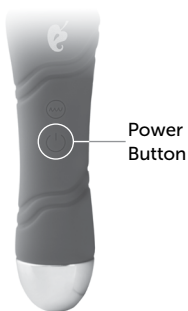

# Le petite wand

PRODUCT MANUAL

---

**10 vibration modes**

---

**Made from silicone**

---

**Waterproof**

## **Charging**

---

- For maximum pleasure charge before every use.
- Connect the included USB cable and insert the USB end into the wall adaptor or computer USB port (Computer must be turned on).
- The slow intermittent glow indicates charging in progress.
- A full charge takes up to 2 hours for 1 hour of play.

## How To Use

---

- Hold the  button to turn on/off.
- Press the  button to cycle through 10 powerful modes.