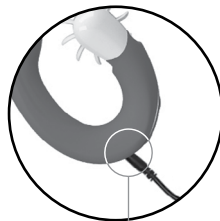

Lingua

PRODUCT MANUAL

7 vibration modes

4 modes of tongues' rotation

Made from silicone

Charging

- For maximum pleasure charge before every use.
- Connect the included USB cable and insert the USB end into the wall adaptor or computer USB port (Computer must be turned on).
- The slow intermittent glow indicates charging in progress.
- A full charge takes up to 3 hours for 1 hour of play.

USB
charging port

How To Use

- Hold the **⏻** button to turn vibration on/off.
- Press the **⏻** button quickly to cycle through 7 vibration modes.
- Hold the **↺** button to turn rotation on/off.
- Press the **↺** button quickly to cycle through 4 modes of tongues' rotation.