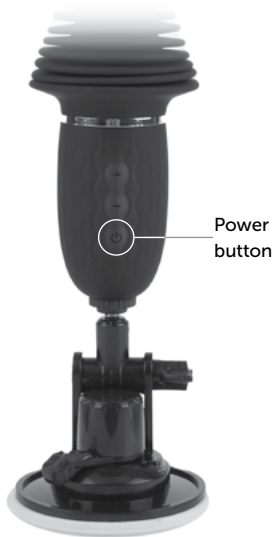

edenfantasys
THE NEW INTIMACY

10 massage modes

3 thrusting speeds

Strong suction cup

Adjustable angle

Made from silicone and ABS plastic

Love King

PRODUCT MANUAL

Charging

- For maximum pleasure charge before every use.
- Connect the included USB cable and insert the USB end into the wall adaptor or computer USB port (Computer must be turned on).
- The glow indicates charging in progress.
- A full charge for the sex machine takes up to 4 hours for 1 hour of play.
- Do not use the device while charging.

Magnetic USB charging port

Before Use

- Screw the machine to the suction cup base.

- Attach the suction cup stand to a smooth horizontal surface.
- Pull the latch clockwise to secure the suction cup.

Secure latch

- Adjust the angle.
- Tighten the knob to hold the position.
- Loosen the knob to change the angle.

Tension knob

How To Use

- Hold the  button to turn on/off.
- Press it quickly to cycle through 10 massage modes.
- Press the **+** button to increase the thrusting intensity.
- Press the **-** button to reduce the thrusting intensity.