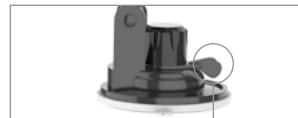

Magnetic USB charging port

Before Use

- Screw the machine to the suction cup base.

- Attach the suction cup stand to a smooth horizontal surface.
- Pull the latch clockwise to secure the suction cup.

Secure latch

- Adjust the angle.
- Tighten the knob to hold the position.
- Loosen the knob to change the angle.

Tension knob

How To Use

- Hold the  button to turn on/off.
- Press it quickly to cycle through 10 massage modes.
- Press the **+** button to increase the thrusting intensity.
- Press the **-** button to reduce the thrusting intensity.